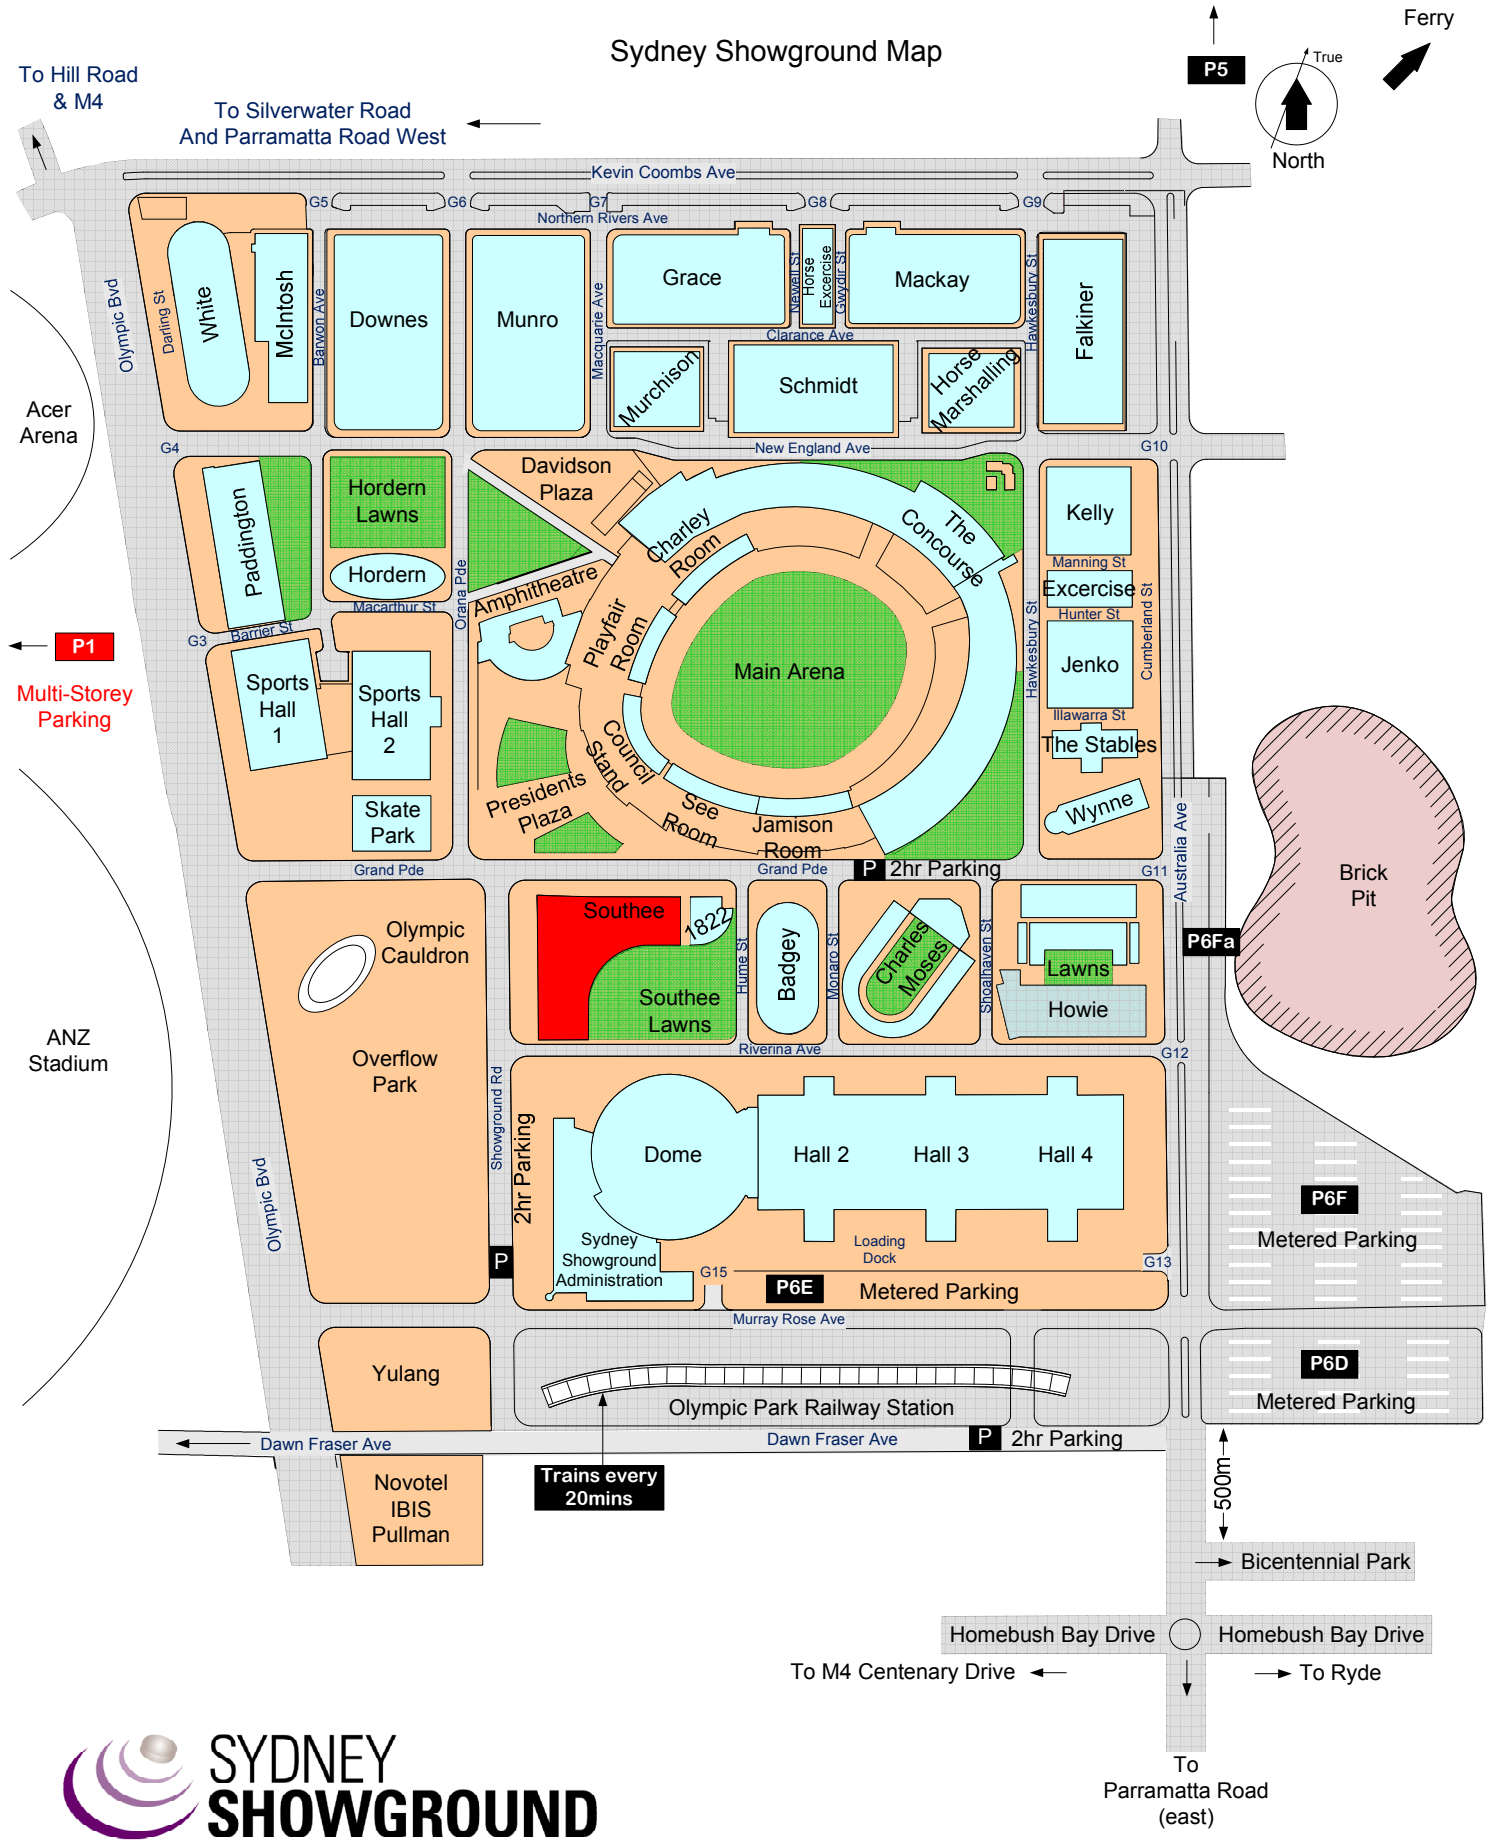

# Sydney Showground Map

1 SHOWGROUND RD, SYDNEY OLYMPIC PARK NSW 2127  
 TEL-(02) 9704 1111 FAX-(02) 9704 1173  
 FOR A VIRTUAL TOUR GO TO  
[www.sydneyshowground.com.au](http://www.sydneyshowground.com.au)